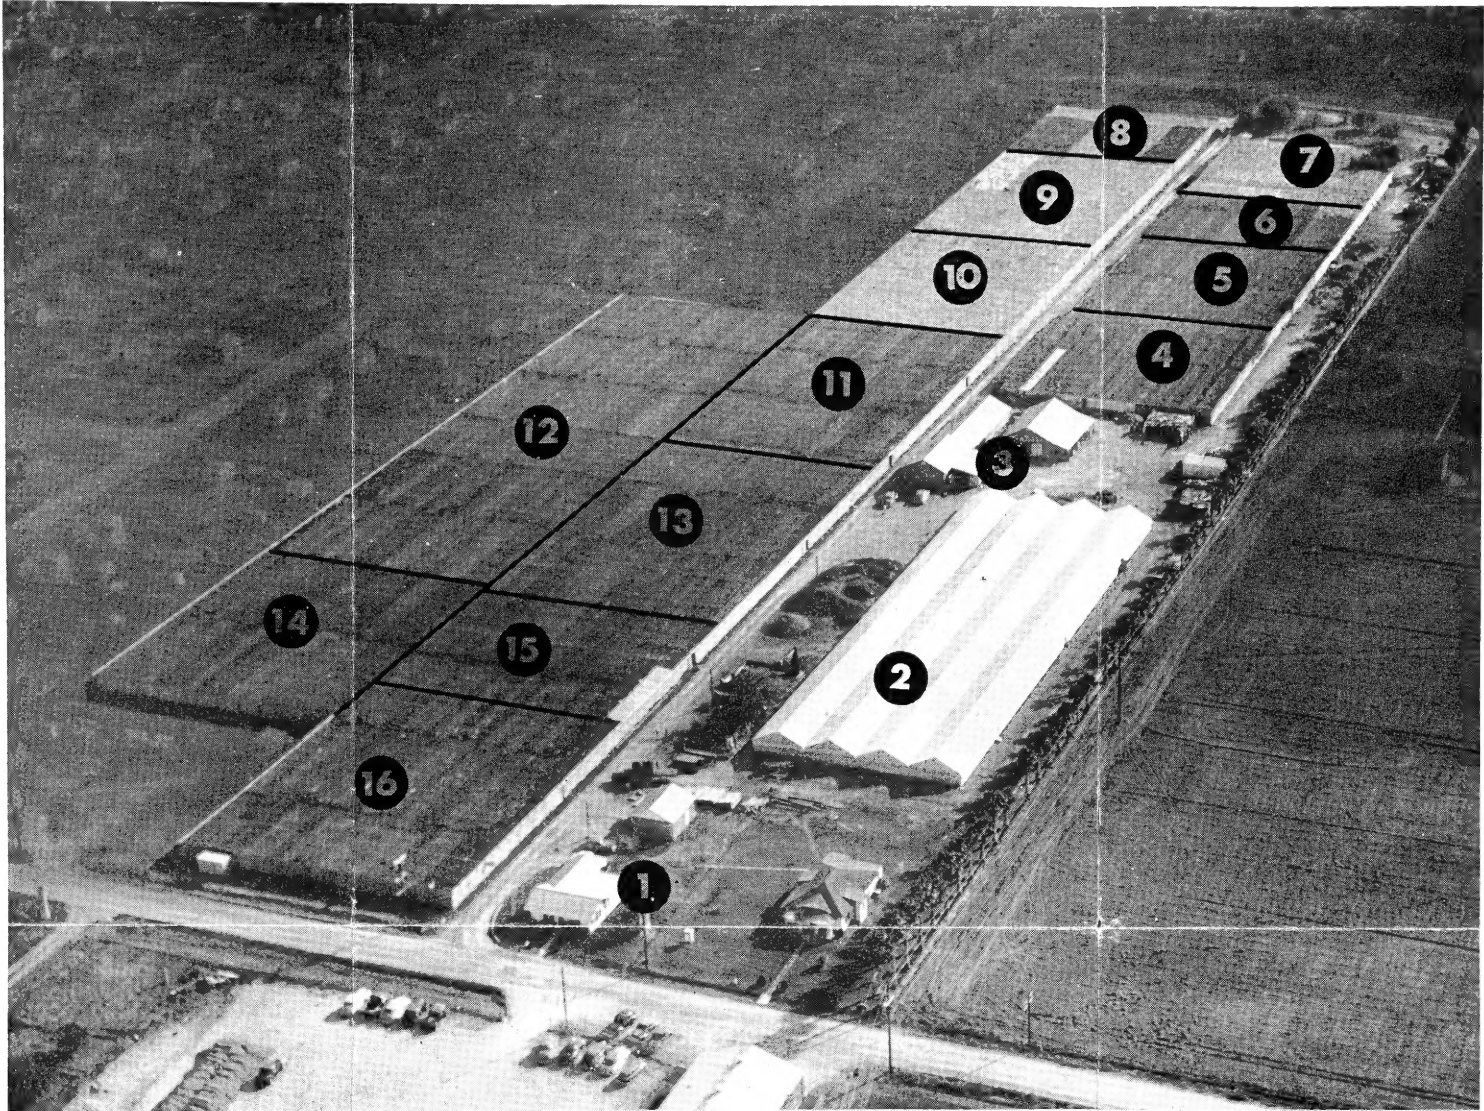

NEPHTHYTIS EMERALD GEM (African Evergreen)

3 and 4 leaf rooted cuttings. 2 1/4 in. pot grown. 3 in. pot grown.

SANSEVIERIA LAURENTII (Snake Plants)

3 and 4 leaf Bare Root Plants. 2 and 3 leaf Bare Root Plants. 3 and 4 leaf Bare Root Plants. 3 in. pot grown, 2 and 3 plants to pot. 4 in. pot grown, 3 and 4 plants to pot.

Stock Beds of Propagating Vines of Pothos (Devil's Ivy)

Rooted Cutting Beds of Pothos (Devil's Ivy)

Greenhouses for Rooting and Establishing Pothos (Devil's Ivy)

Aerial View of Pharr Nurseries – One of the most expansive tropical foliage plant nurseries in the United States.